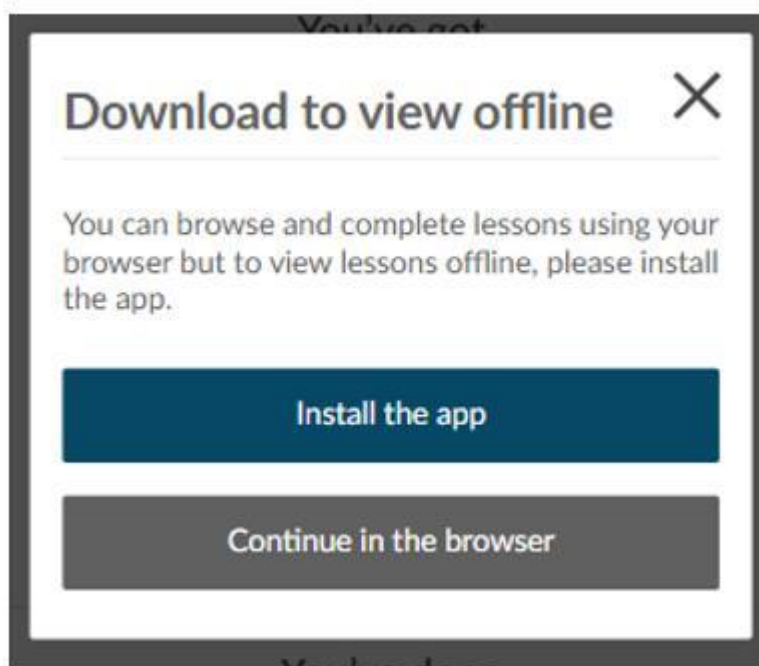

Mobile App for Learning

If you use a mobile device for Learning, you can now install a Mobile App for using our Learning system. This app makes it simple to find and access the Learning system, and gives the capability to take some content offline to use in places with poor connectivity.

To install the app on your mobile device, just head to <https://<customerurlhere>.kallidus-suite.com> and log in as usual. You should then be prompted to install the mobile app.

This app is built on Progressive Web technology, so there is not even a need to find it in the App Store!